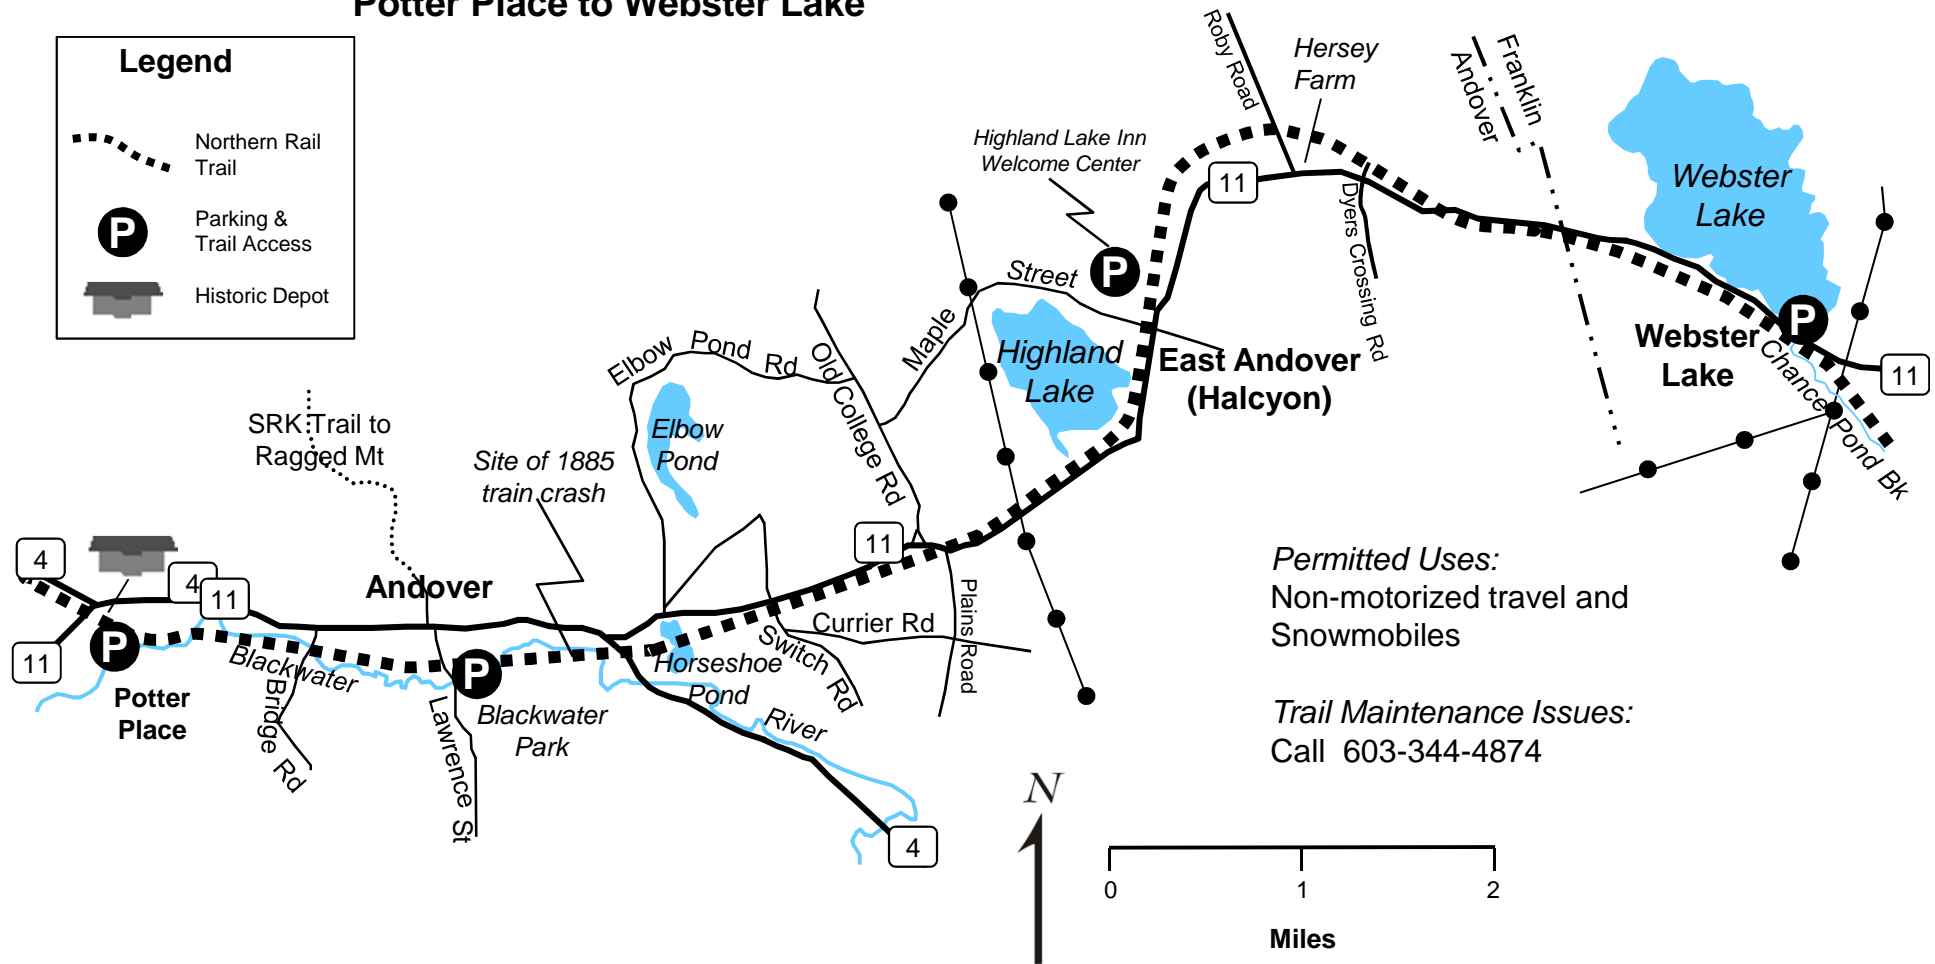

Friends of the Northern Rail Trail
in Merrimack County

www.FNRT.org

Northern Rail Trail

Potter Place to Webster Lake

Legend

- Northern Rail Trail
- Parking & Trail Access
- Historic Depot

From New Hampshire Rail Trails by Charles F. Martin